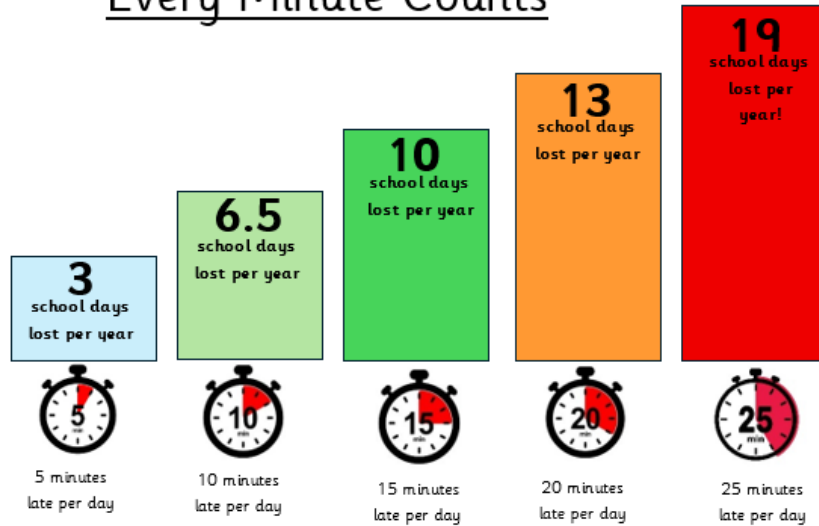

Caedmon Primary School Attendance Matters

**WHOLE SCHOOL
ATTENDANCE FOR
AUTUMN 1 WAS:**

91.5%

**Class Attendance
for this half term is:**

**Year 1 Badgers
85.8%**

**Year 2 The Explorers
95.9%**

**Year 2 The
Voyagers 90.8%**

**Year 3 Rainbows
92%**

**Year 3 Lightning
93.3%**

Year 4 Hawks 84.2%

**Year 4 Falcons
92.7%**

**Year 5 Sunflowers
95%**

**Year 6 Gladiators
93%**

**Year 6 Warriors
89.8%**

Reception 88.8%

Let's talk about Punctuality!

Did you know that being 'just' 5 minutes late each day adds up to 3 whole days of lost learning over a year! Have a look at our graph below for more figures:

Every Minute Counts

*Better late
than never
But never late
is better*

**School
gates
open at
8.30am!**

- 8.40- On time
- 8.45-9.15am- Late! Late mark on register L
- 9.15am onward- Really late! Mark on register U

Top Tips for arriving on Time: